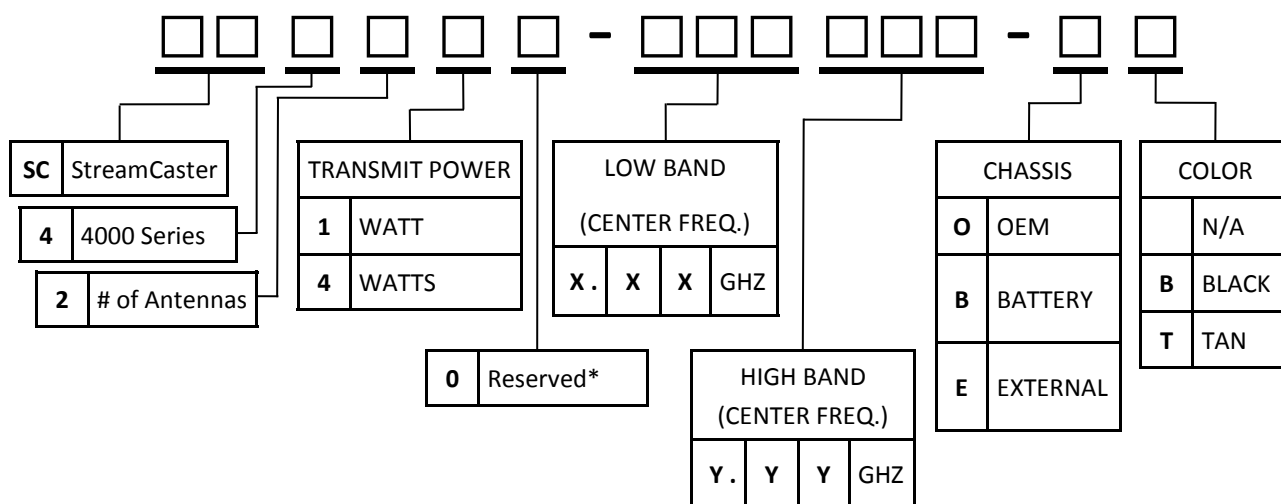

StreamCaster™ 4000 Series

Part Numbering Scheme

SC4200:

SC4400: